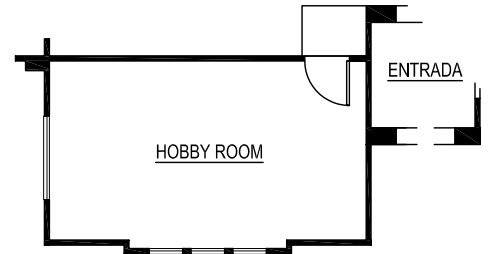

CARSON HOMES *at Atwood Ranch*

HOBBY ROOM OPTION

BEDROOM 4 OPTION

FLOOR PLAN

The Coloma
2,573 sq.ft.
3 - 4 Bedrooms
2 ½ Baths

Room sizes may vary slightly from the room size shown on the floor plans due to normal construction tolerances.

See your New Home Consultant for variations in floor plans.

Illustrated floor plans are artist's conceptions and are not intended to show specific finish detailing.