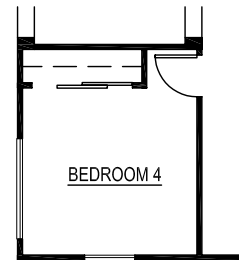

CARSON HOMES *at Atwood Ranch*

HOBBY ROOM OPTION

BEDROOM 4 OPTION

FLOOR PLAN

The Coloma
2,573 sq.ft.
3 - 4 Bedrooms
2 ½ Baths

Room sizes may vary slightly from the room size shown on the floor plans due to normal construction tolerances.

See your New Home Consultant for variations in floor plans.

Illustrated floor plans are artist's conceptions and are not intended to show specific finish detailing.