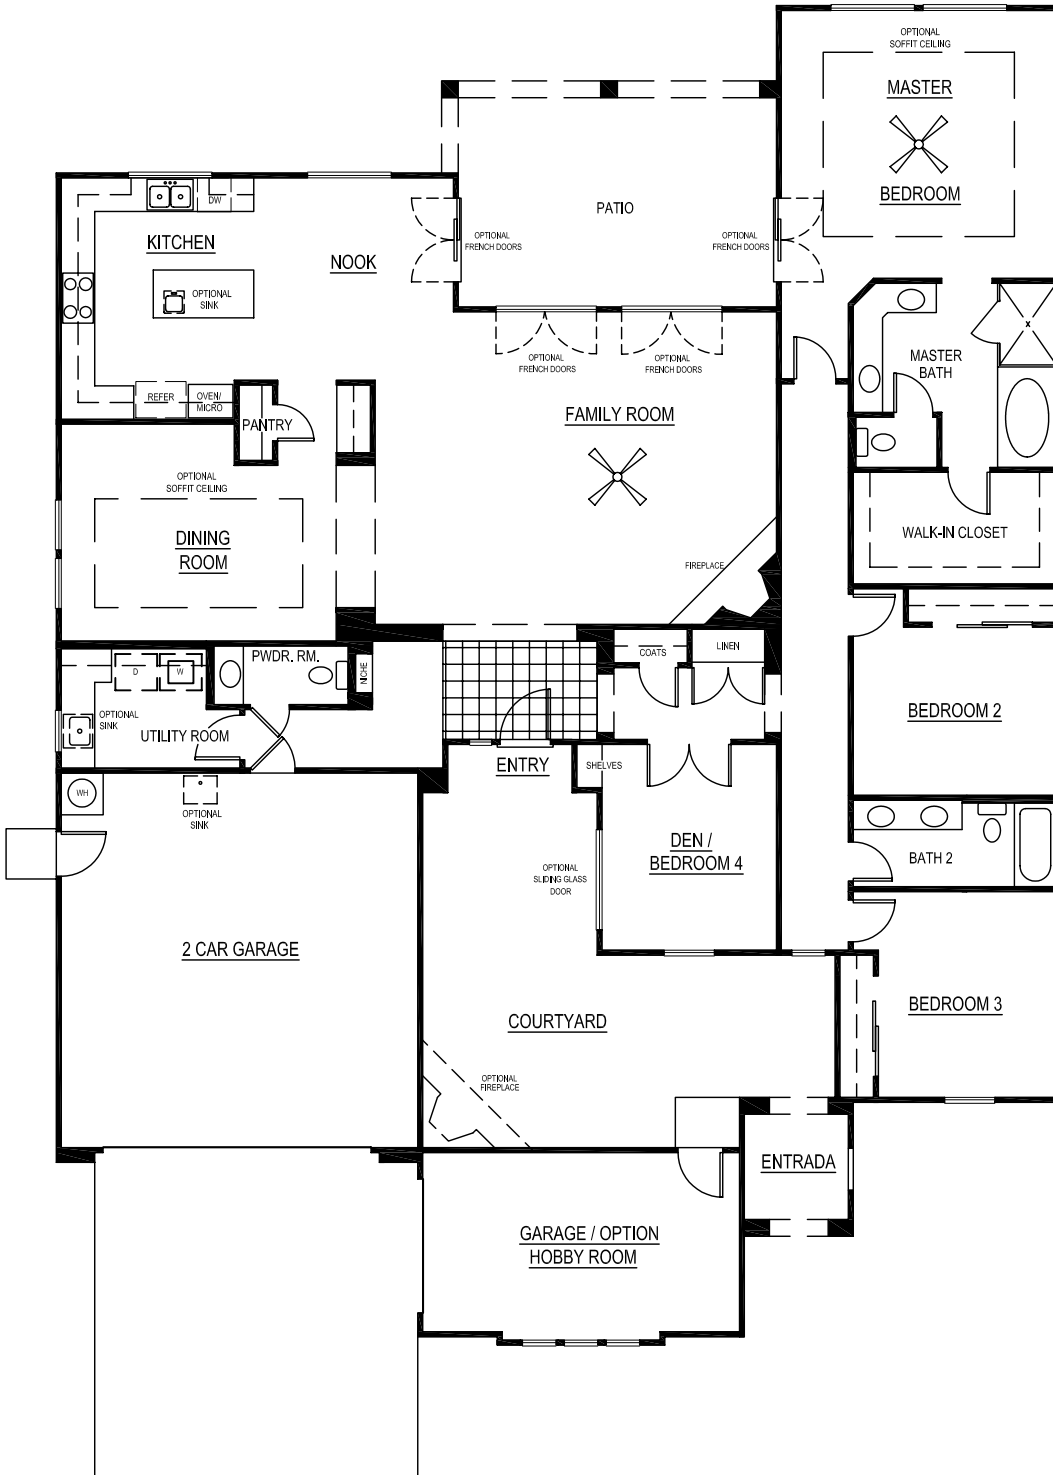

CARSON HOMES *at Atwood Ranch*

HOBBY ROOM OPTION

BEDROOM 4 OPTION

FLOOR PLAN

The Coloma
2,573 sq.ft.
3 - 4 Bedrooms
2 ½ Baths

Room sizes may vary slightly from the room size shown on the floor plans due to normal construction tolerances.

See your New Home Consultant for variations in floor plans.

Illustrated floor plans are artist's conceptions and are not intended to show specific finish detailing.