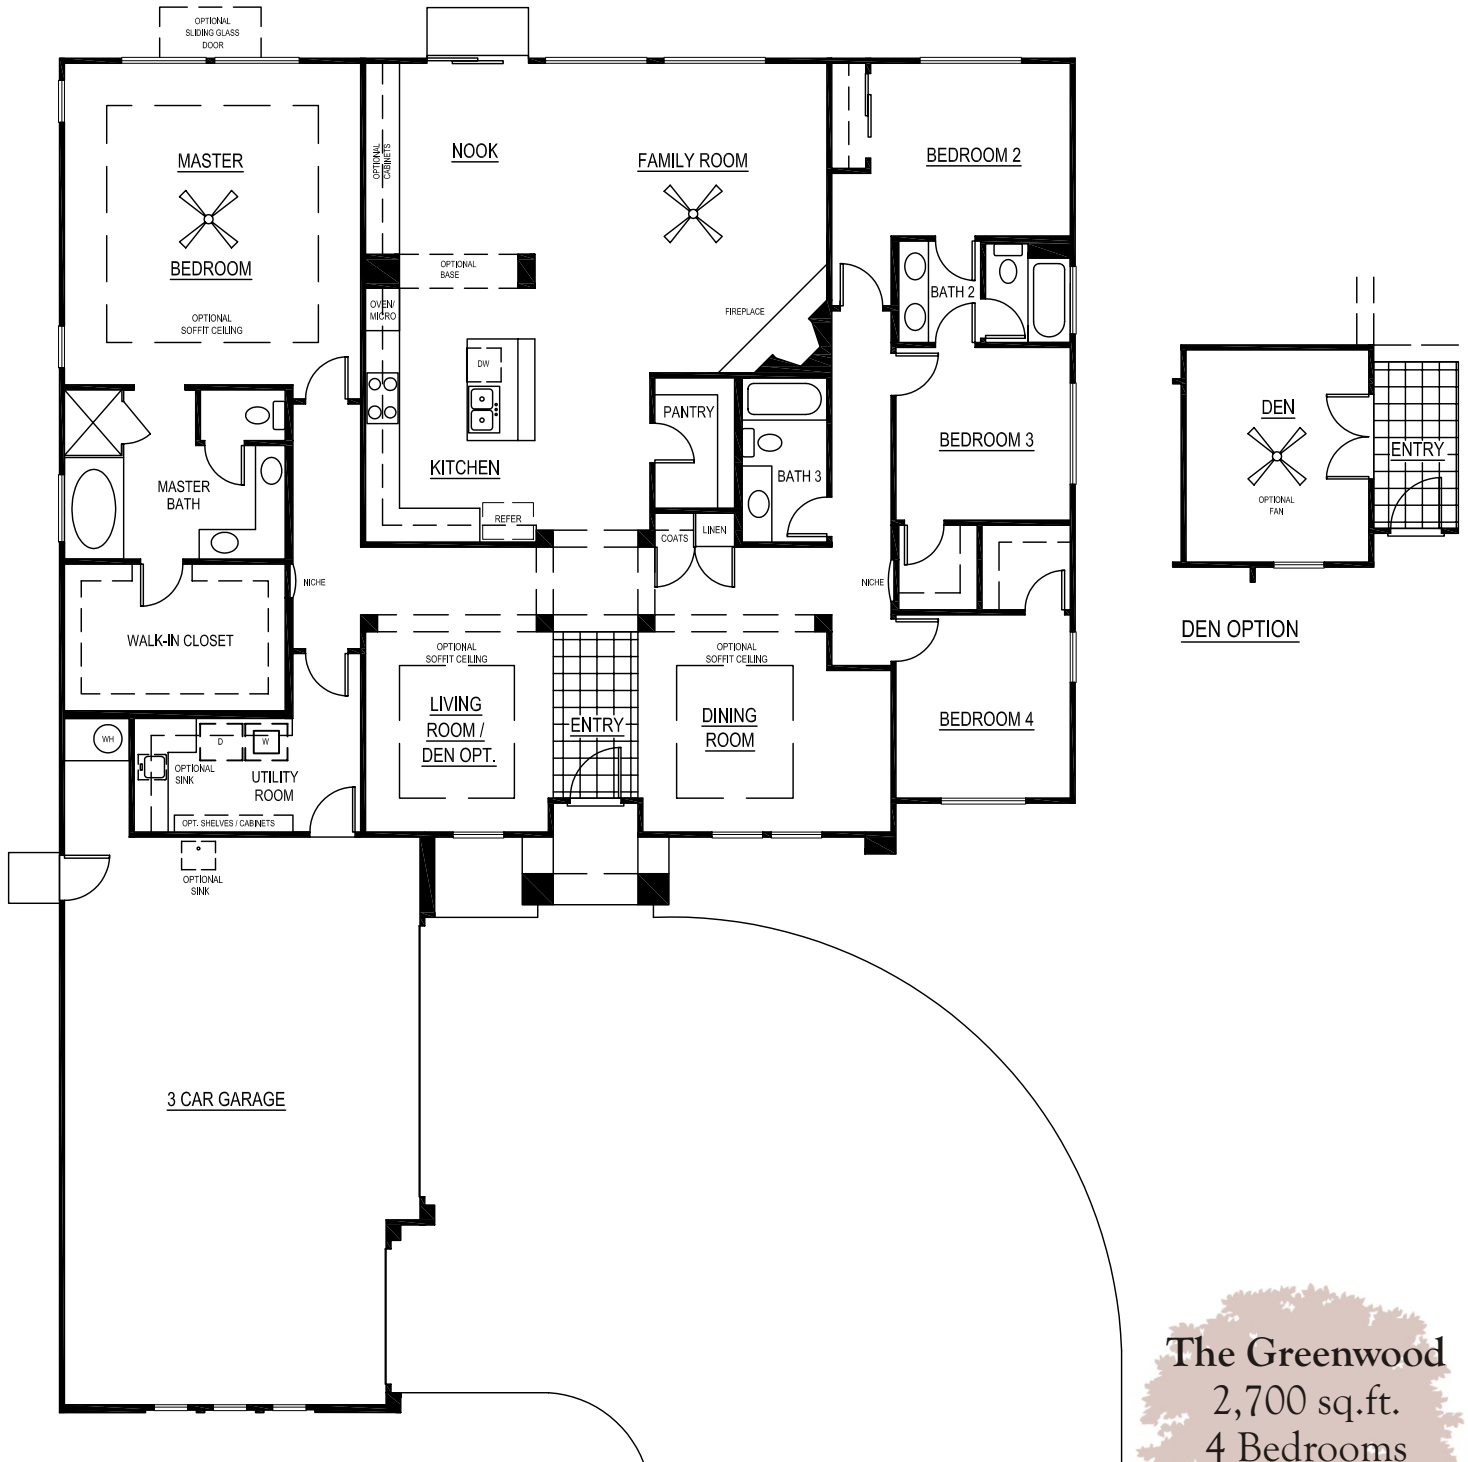

# CARSON HOMES *at Atwood Ranch*

FLOOR PLAN

The Greenwood  
 2,700 sq.ft.  
 4 Bedrooms  
 3 Baths

*Room sizes may vary slightly from the room size shown on the floor plans due to normal construction tolerances.  
 See your New Home Consultant for variations in floor plans.  
 Illustrated floor plans are artist's conceptions and are not intended to show specific finish detailing.*