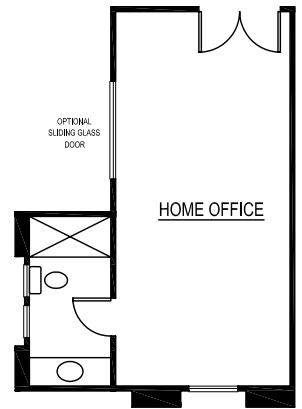

CARSON HOMES *at Atwood Ranch*

FLOOR PLAN

HOME OFFICE OPTION

DEN OPTION

The Kelsey
3,048 sq.ft.
4 Bedrooms
2 ½ Baths

Room sizes may vary slightly from the room size shown on the floor plans due to normal construction tolerances.

See your New Home Consultant for variations in floor plans.

Illustrated floor plans are artist's conceptions and are not intended to show specific finish detailing.